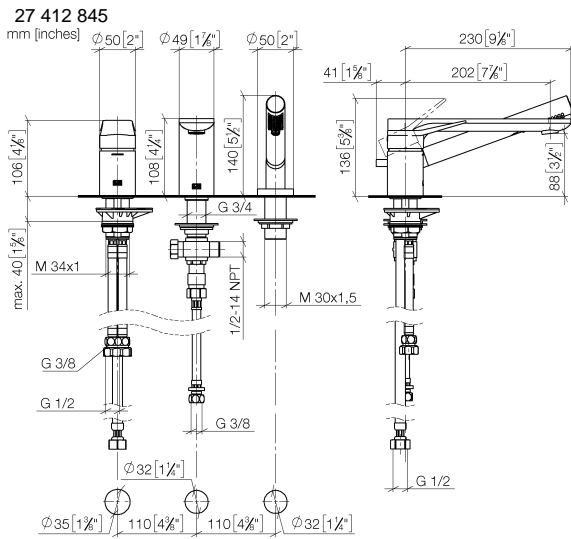

**LISSÉ Three-hole single-lever bath mixer for bath rim or tile edge installation -
Chrome**

LISSÉ

27 412 845

- spout: circular, air-enriched flow
- max. flow 16.9 l/min at 3 bar flow pressure
- Hand shower: COMPACT RAIN, max. flow rate 6.8 l/min (at 3 bar)
- complete hand shower set with anti-scale system
- 200mm projection
- automatic bath/shower diverter
- height of mixer 141 mm
- height up to aerator 88 mm
- hole diameter spout 32 mm
- hole diameter single-lever mixer 35 mm
- hole diameter for complete hand shower set 32 mm
- rosette for complete hand shower set Ø 50mm
- metal shower hose 1750mm with integrated anti-twist protection

Recommended miscellaneous

Perfecto installation kit - 12 614 970 90

Recommended miscellaneous

Decorative caps for Perfecto - Chrome 12 801 970-00
• 1 pair

Flow rate chart

Certificates

IAPMO_4976 (5). Belgaqua_19_80_27. LGA_29731.

Belgaqua_24-008-27_4.

27 412 845

Spare parts list

| No. | Item Number | Name | Quantity used | Delivery time |
|-----|--------------------|--|---------------|---------------|
| 1 | 29 300 845-00 | connection | 1 | 60 |
| 2 | 13 512 845-00 | spout | 1 | 60 |
| 3 | 27 702 979-00 | Hand shower set for bath rim or tile edge installation - Chrome | 1 | 10 |
| 4 | 90 24 03 168 00 90 | nipple | 1 | 2 |
| 5 | 12 502 970 90 | High pressure hose 1/2" x 1/2" x 400 mm - | 1 | 2 |