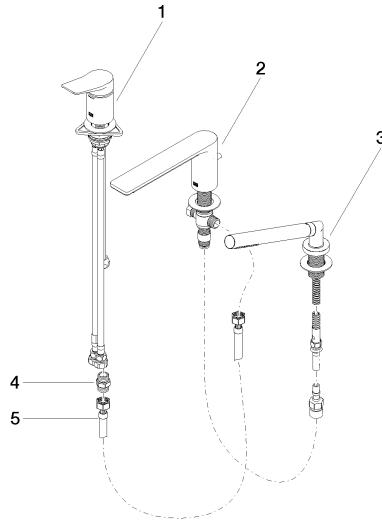

**LISSÉ Three-hole single-lever bath mixer for bath rim or tile edge installation -
Chrome**

LISSÉ

27 412 845

- spout: circular, air-enriched flow
- max. flow 16.9 l/min at 3 bar flow pressure
- Hand shower: COMPACT RAIN, max. flow rate 6.8 l/min (at 3 bar)
- complete hand shower set with anti-scale system
- 200mm projection
- automatic bath/shower diverter
- height of mixer 141 mm
- height up to aerator 88 mm
- hole diameter spout 32 mm
- hole diameter single-lever mixer 35 mm
- hole diameter for complete hand shower set 32 mm
- rosette for complete hand shower set Ø 50mm
- metal shower hose 1750mm with integrated anti-twist protection

Recommended miscellaneous

Perfecto installation kit - 12 614 970 90

Recommended miscellaneous

Decorative caps for Perfecto - Chrome 12 801 970-00
• 1 pair

Flow rate chart

Certificates

IAPMO_4976 (5). Belgaqua_19_80_27. LGA_29731.

Belgaqua_24-008-27_4.

27 412 845

Spare parts list

| No. | Item Number | Name | Quantity used | Delivery time |
|-----|--------------------|--|---------------|---------------|
| 1 | 29 300 845-00 | connection | 1 | 60 |
| 2 | 13 512 845-00 | spout | 1 | 60 |
| 3 | 27 702 979-00 | Hand shower set for bath rim or tile edge installation - Chrome | 1 | 10 |
| 4 | 90 24 03 168 00 90 | nipple | 1 | 2 |
| 5 | 12 502 970 90 | High pressure hose 1/2" x 1/2" x 400 mm - | 1 | 2 |