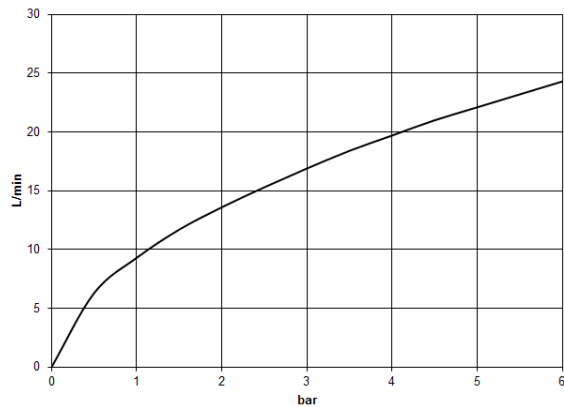

Certificates

IAPMO_4976 (5). Belgaqua_19_80_27. LGA_29731.

Belgaqua_24-008-27_4.